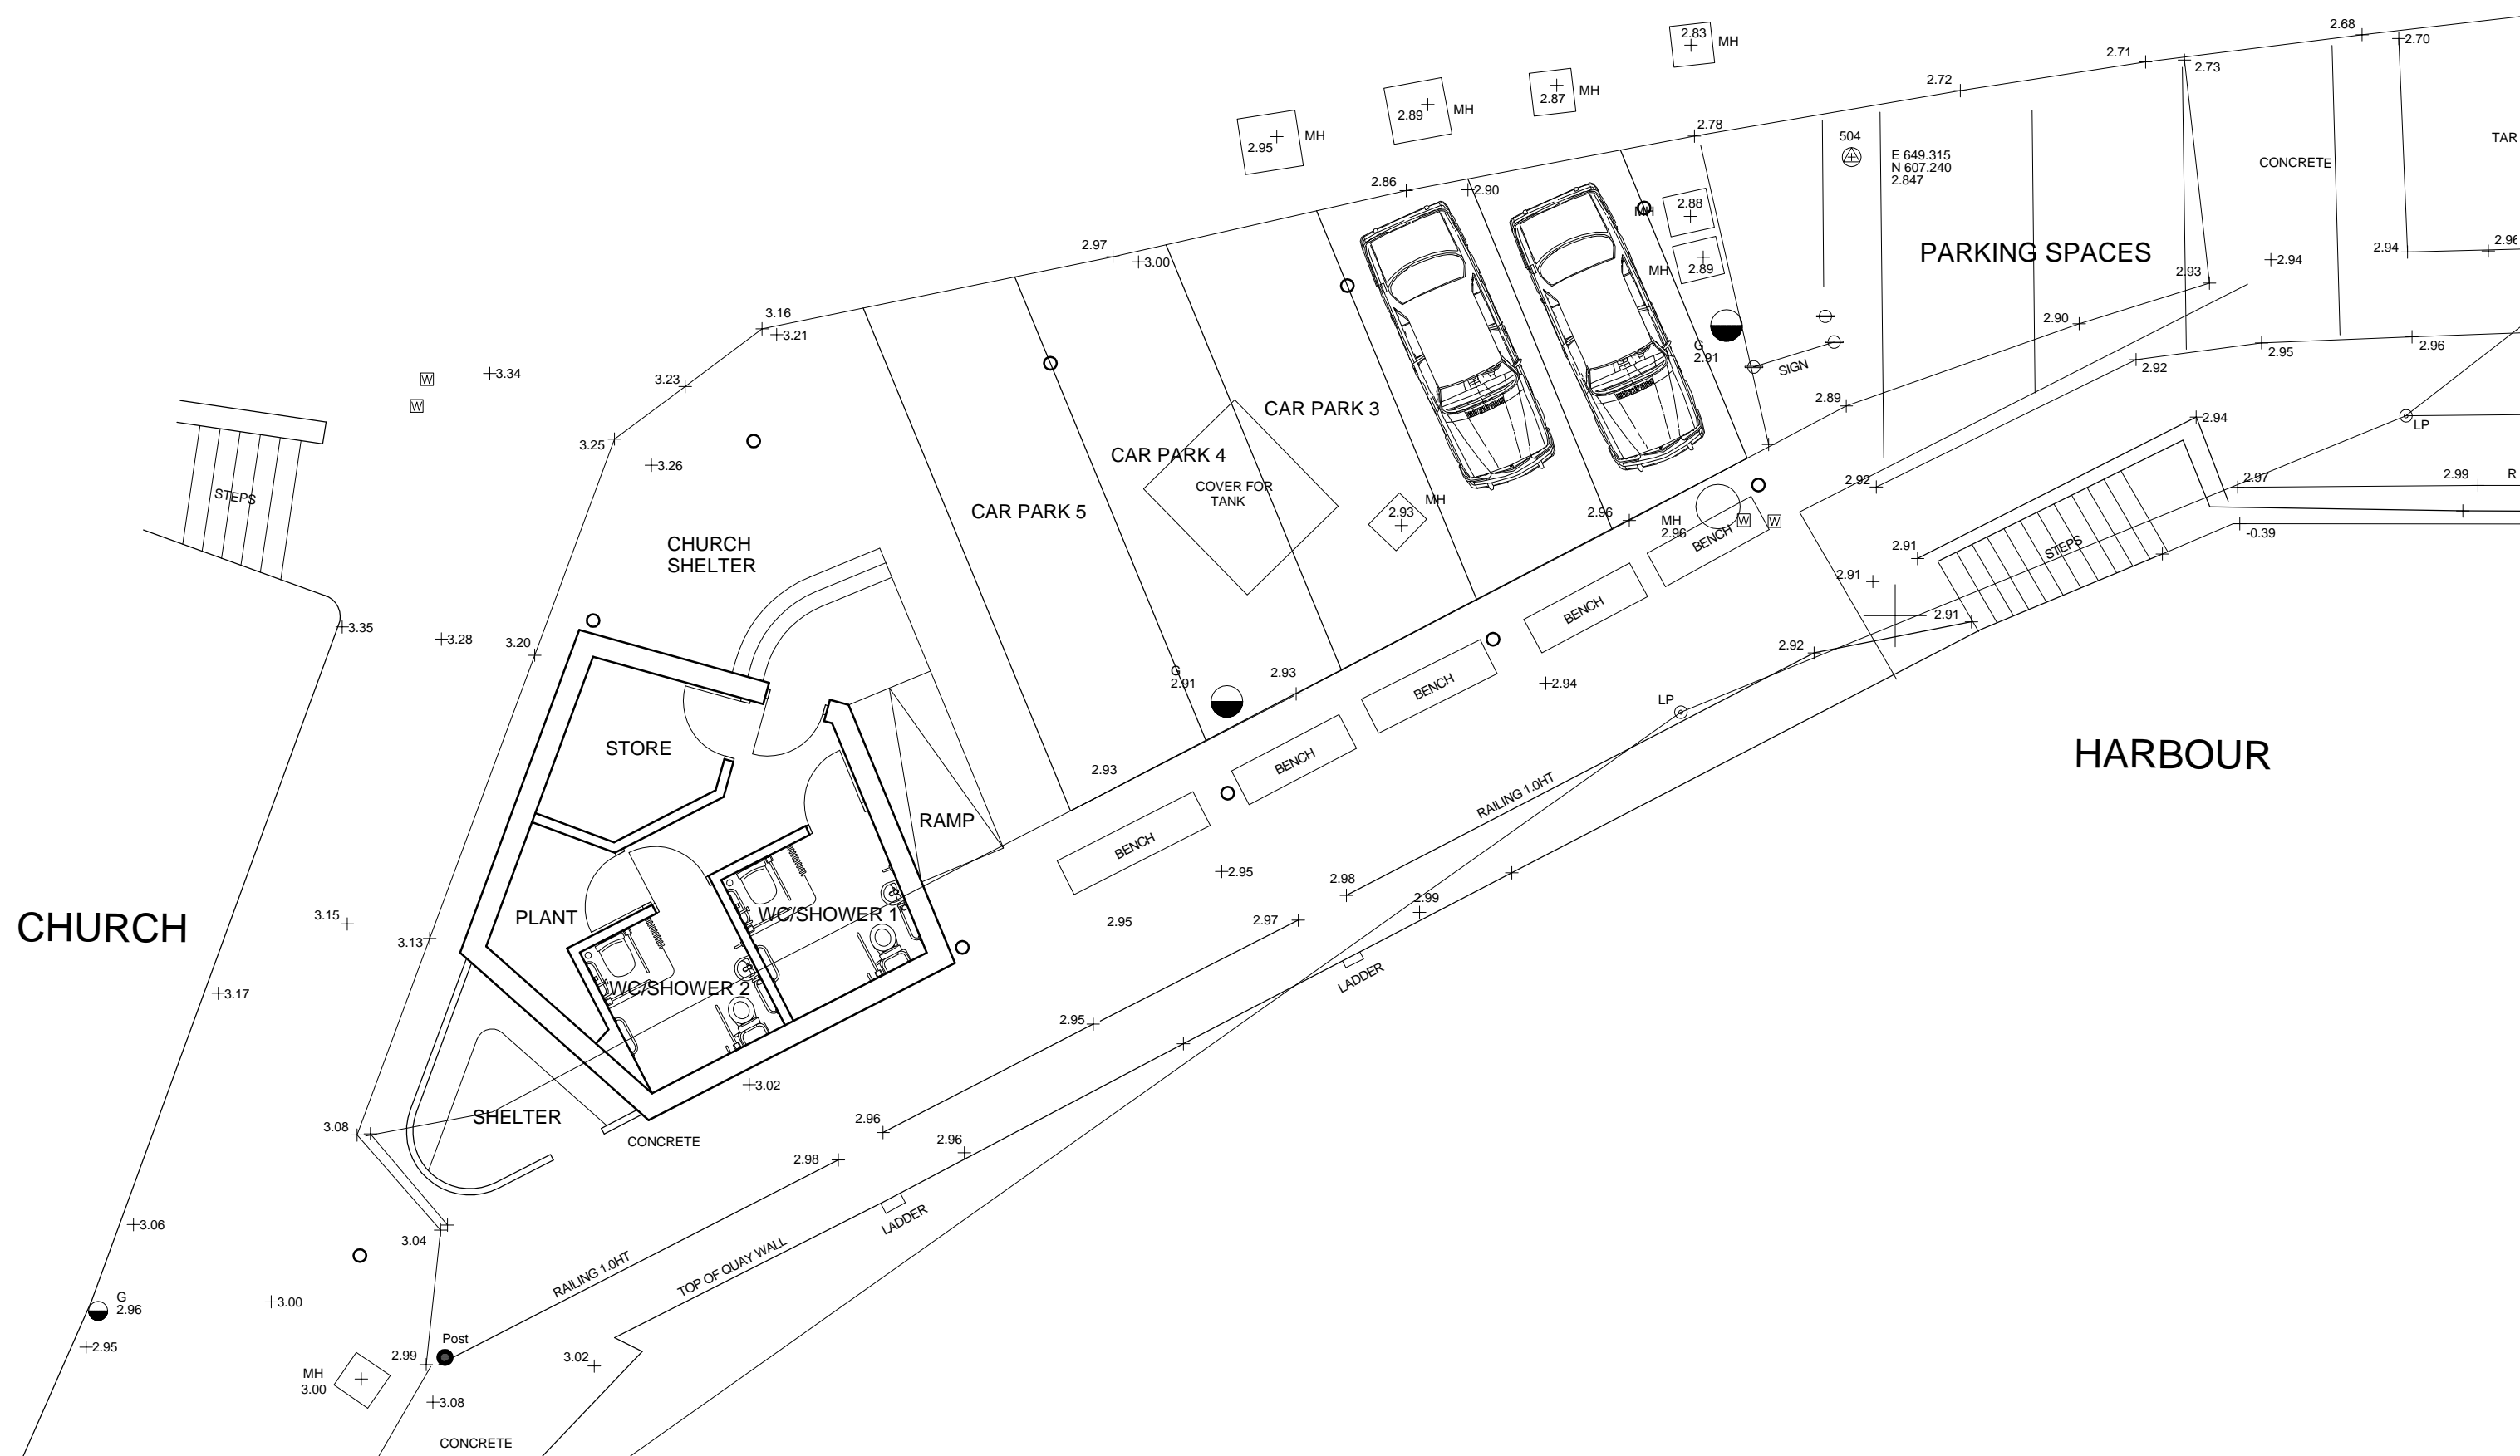

QUAY ROAD

CHURCH

SK 02

PROPOSED PLAN - PARKING
WEST LOOE SHELTER, THE QUAY, WEST LOOE
SCALE 1:100

HARBOUR

STEVE HUCKSTEP ARCHITECTS